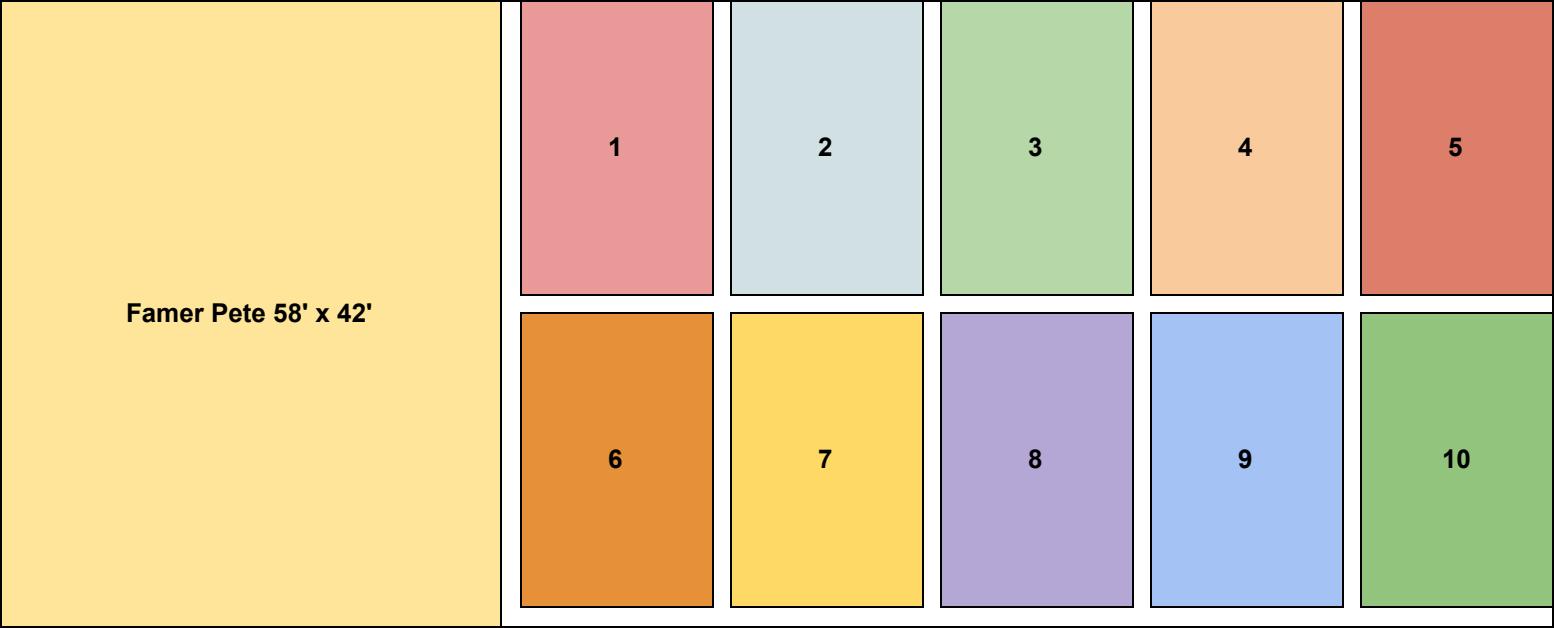

130' in length, 1.5 foot walkways between plots, plots are 16' x 27'

Plots are 16' x 27'. Call Leslie at 215-932-2456 or e-mail at leslie.a.gallant@gmail.com to reserve